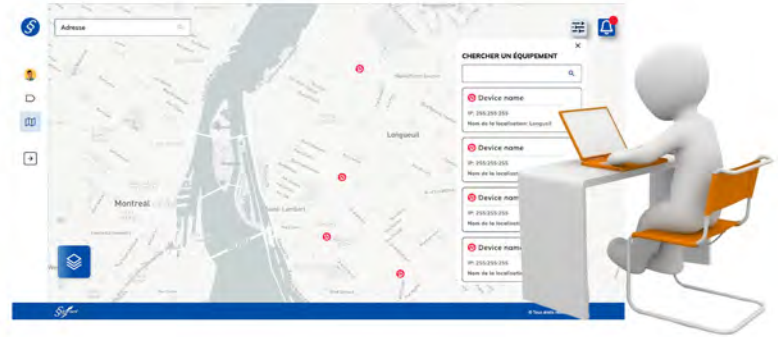

RAD60

LTE & 4G

- Display management and data downloads with 4G modem included.
- Accessible by cellular data communication with our online platform **RADCLOUD**

+ Allows communication and monitoring directly with your nearby display.